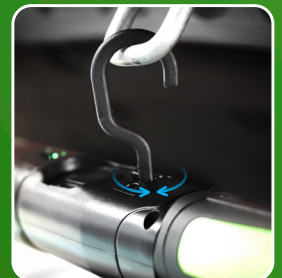

ONLINE ORDER AVAILABLE

24/7 →

SERVICES.TRANSITWAREHOUSE.COM